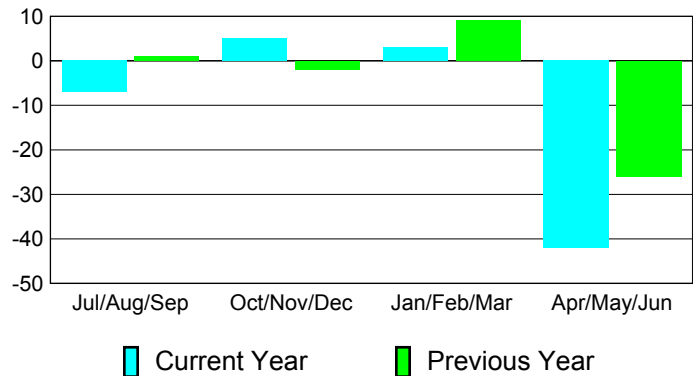

Comparison of Membership Gain/Loss

Current Year Compared to the Previous Year