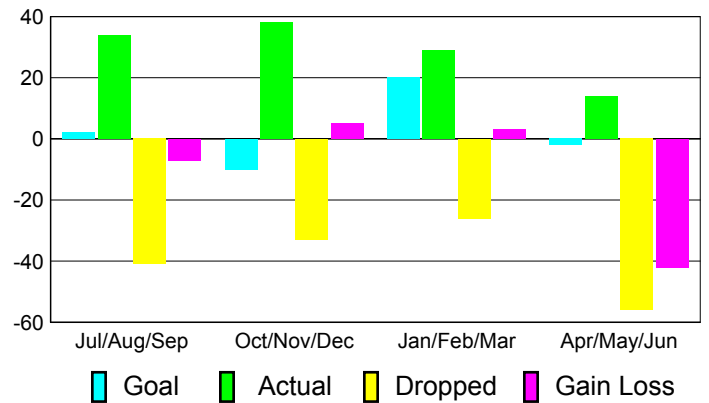

### Club Results 2010-2011

Goal, New, Dropped, Gain/Loss

## MEMBERSHIP

**Membership Results**  
2010-2011

**Membership**  
2009-2010

Month	Net Memb Goal	Actual New Memb	Actual Dropped Memb	Gain/Loss of Memb	Gain/Loss of Memb
Jul/Aug/Sep	2	34	-41	-7	1
Oct/Nov/Dec	-10	38	-33	5	-2
Jan/Feb/Mar	20	29	-26	3	9
Apr/May/June	-2	14	-56	-42	-26
<b>Totals</b>	<b>10</b>	<b>115</b>	<b>-156</b>	<b>-41</b>	<b>-18</b>

### Membership Results 2010-2011

Goal, New, Dropped, Gain/Loss

### Comparison of Club Gain/Loss

Current Year Compared to the Previous Year