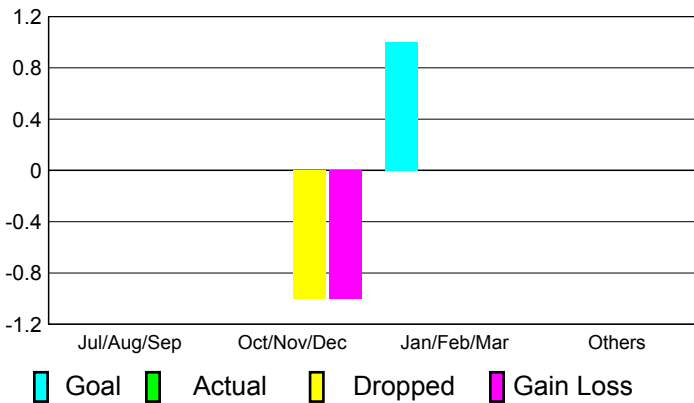

## CLUBS

**Club Results**  
2010-2011

**Clubs**  
2009-2010

Month	New Club Goal	Actual New Clubs	Actual Dropped Clubs	Gain/Loss of Clubs	Gain/Loss of Clubs
Jul/Aug/Sep	0	0	0	0	0
Oct/Nov/Dec	0	0	-1	-1	0
Jan/Feb/Mar	1	0	0	0	0
Apr/May/June	0	0	0	0	0
<b>Totals</b>	<b>1</b>	<b>0</b>	<b>-1</b>	<b>-1</b>	<b>0</b>

### Club Results 2010-2011

Goal, New, Dropped, Gain/Loss